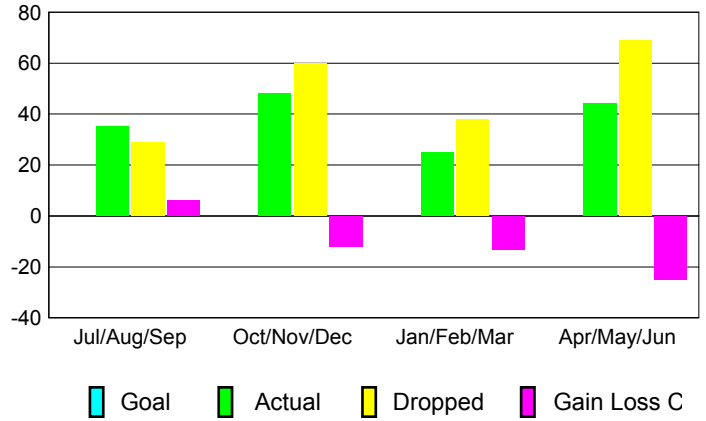

GMT: **CARL HARRELL**

Location: **GEORGIA**

GMT CA: **1**

CLUBS

Month	New Club Goal	Actual New Clubs	Actual Dropped Clubs	Gain/Loss of Clubs
2012-2013				
Jul/Aug/Sep	0	0	0	0
Oct/Nov/Dec	0	0	0	0
Jan/Feb/Mar	0	0	1	-1
Apr/May/June	0	0	0	0
Totals	0	0	1	-1

MEMBERSHIP

Month	Net Memb Goal	Actual New Memb	Actual Dropped Memb	Gain/Loss of Memb
2012-2013				
Jul/Aug/Sep	0	35	29	6
Oct/Nov/Dec	0	48	60	-12
Jan/Feb/Mar	0	25	38	-13
Apr/May/June	0	44	69	-25
Totals	0	152	196	-44

Club Results 2012-2013
Goal, New, Dropped, Gain/Loss

Membership Results 2012-2013
Goal, New, Dropped, Gain/Loss

YTD Status Quo Clubs 2012-2013

Status Quo Clubs Compared to Status Quo Members

Gender Comparison 2012-2013